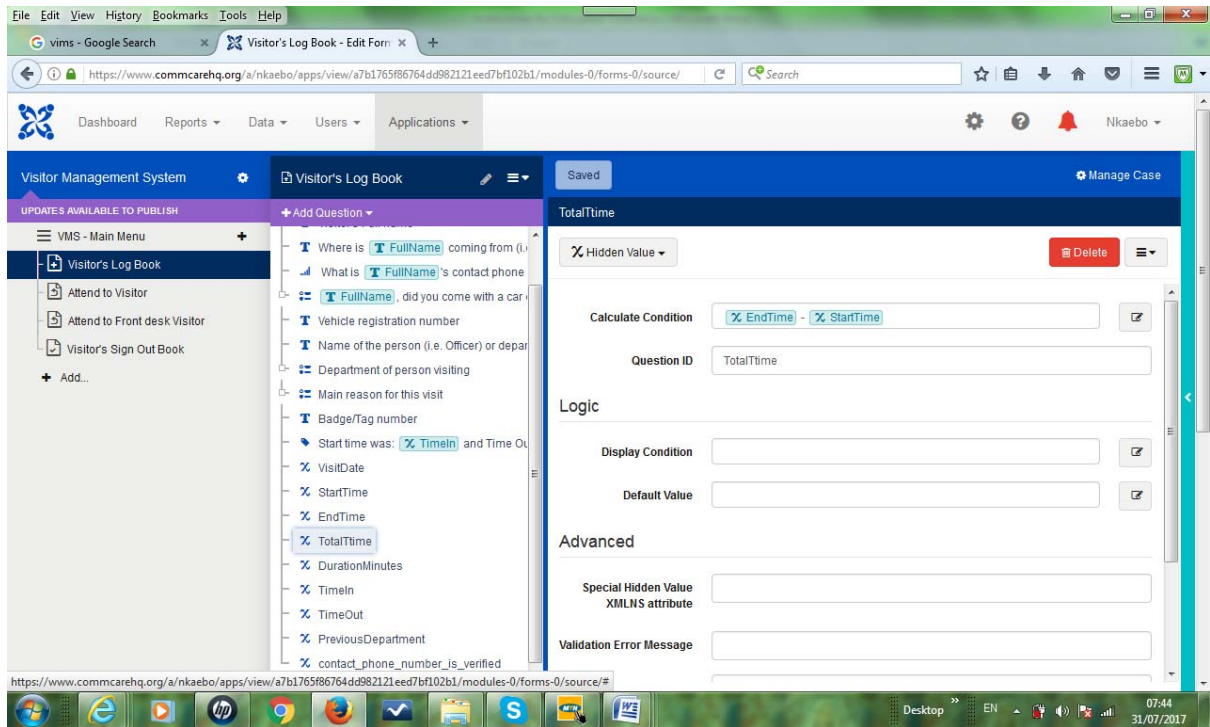

1. *StartTime*: This is a Hidden Value with Default Value field set to: *double(now())*

2. *EndTime*: This is a Hidden Value with Calculate Condition field set to: *double(now())*

3. TotalTime: This is a Hidden Value with Calculate Condition set to: EndTime - StartTime