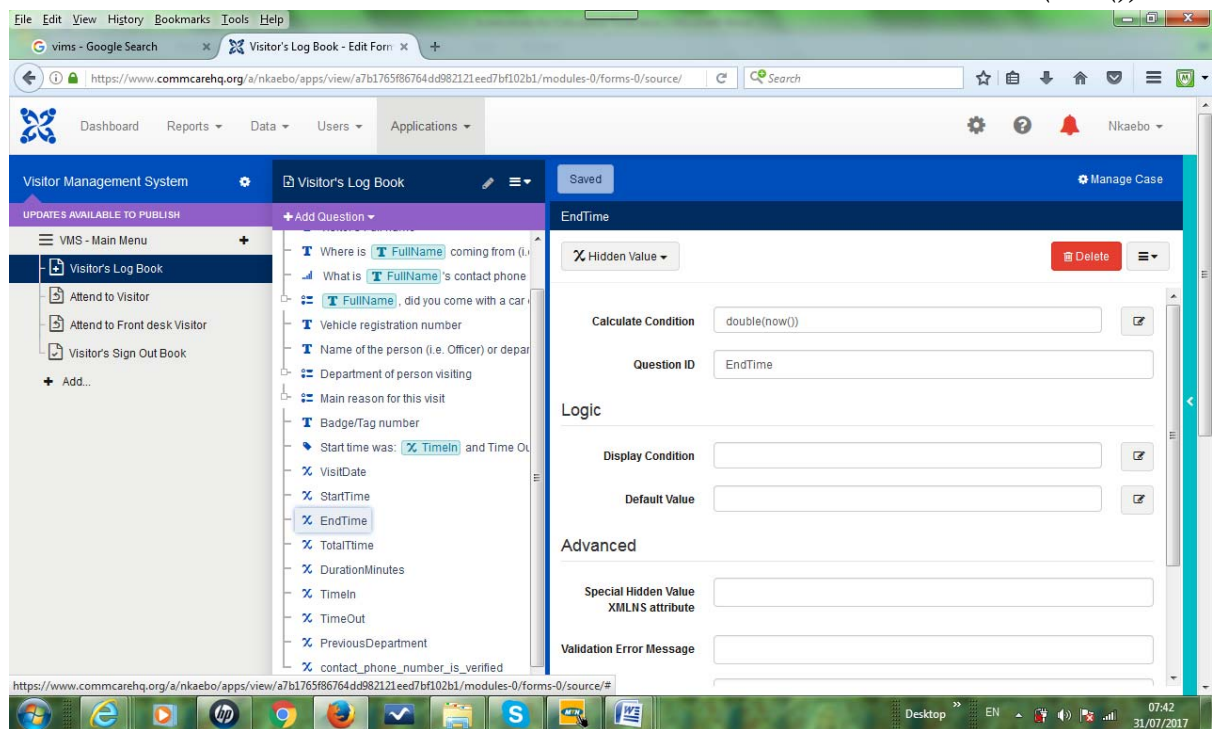

1. *StartTime*: This is a Hidden Value with Default Value field set to: *double(now())*

2. *EndTime*: This is a Hidden Value with Calculate Condition field set to: *double(now())*

3. TotalTime: This is a Hidden Value with Calculate Condition set to: EndTime - StartTime