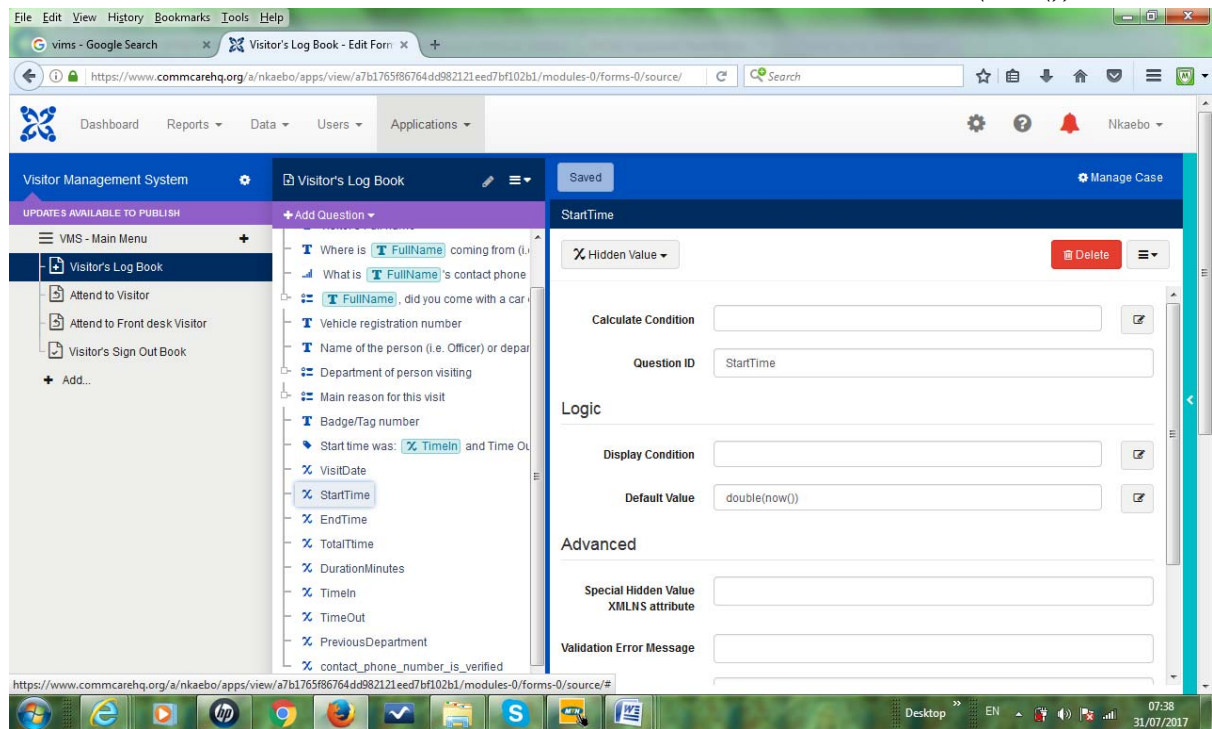

1. *StartTime*: This is a Hidden Value with Default Value field set to: *double(now())*

2. *EndTime*: This is a Hidden Value with Calculate Condition field set to: *double(now())*

3. TotalTime: This is a Hidden Value with Calculate Condition set to: EndTime - StartTime