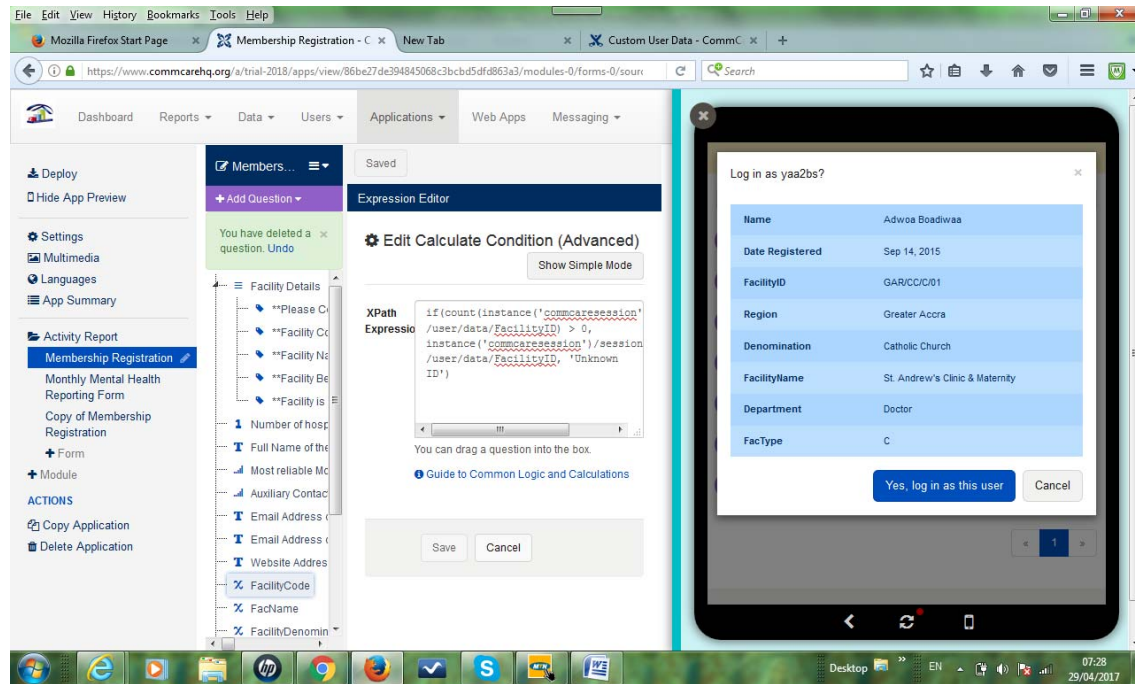

Assigning Custom User Data to Hidden Value

```
if(count(instance('commcaresession')/session/user/data/FacilityID) > 0,  
instance('commcaresession')/session/user/data/FacilityID, 'Unknown ID')
```

Figure 1:

Figure 2

Figure 3